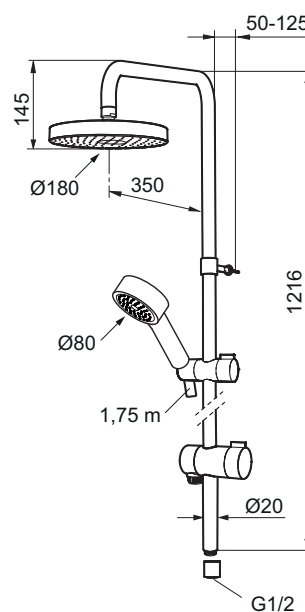

Mora MMIX Shower System S5

mora

ANNO 1927

Mora MMIX combines a softly shaped, ergonomic exterior with an energy-efficient interior. It has a geometric design with softly billowing curves, and the whole product line conveys a timeless, uniform style. Mora MMIX was developed according to our unique EcoSafe™ environmental concept for low energy consumption and long-term environmental care.

- Diverter with ceramic cartridge
- Shower hose in metal, PVC- and BPA-free
- With Easy-Clean anti-limescale system
- Shower bar can be shortened if required
- Connection with G1/2
- Diverter can be mounted with lever pointing in chosen direction
- Eco (energy and water saving hand shower 9 l/min, shower head 12 l/min)